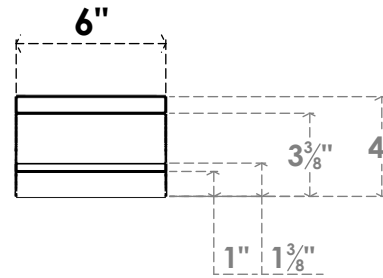

ITEM NUMBER: BRCPC060X34000X04000BOA

6"W X 34"D X 4"H BALBOA ARCHITECTURAL GRADE PVC CLOSED KNEE BRACE

SIDE PROFILE

FRONT PROFILE

ISOMETRIC

EKENA MILLWORK
2300 WEST MAIN ST.
CLARKSVILLE, TX 75426
TOLL FREE: 866-607-0453
WWW.EKENAMILLWORK.COM