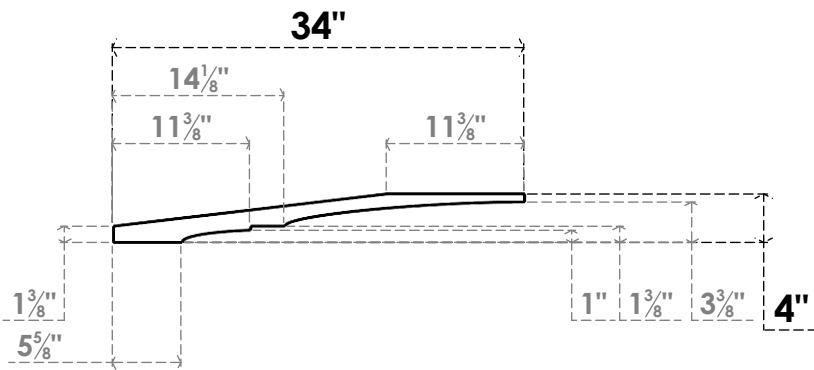

ITEM NUMBER: BRCPC060X34000X04000BOA

6"W X 34"D X 4"H BALBOA ARCHITECTURAL GRADE PVC CLOSED KNEE BRACE

SIDE PROFILE

FRONT PROFILE

ISOMETRIC

EKENA MILLWORK
2300 WEST MAIN ST.
CLARKSVILLE, TX 75426
TOLL FREE: 866-607-0453
WWW.EKENAMILLWORK.COM