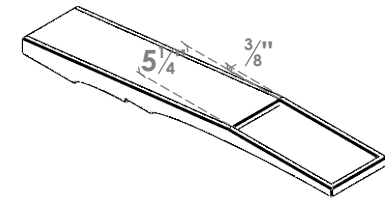

ITEM NUMBER: BRCPC060X34000X04000BOA

6"W X 34"D X 4"H BALBOA ARCHITECTURAL GRADE PVC CLOSED KNEE BRACE

SIDE PROFILE

FRONT PROFILE

ISOMETRIC

EKENA MILLWORK
2300 WEST MAIN ST.
CLARKSVILLE, TX 75426
TOLL FREE: 866-607-0453
WWW.EKENAMILLWORK.COM